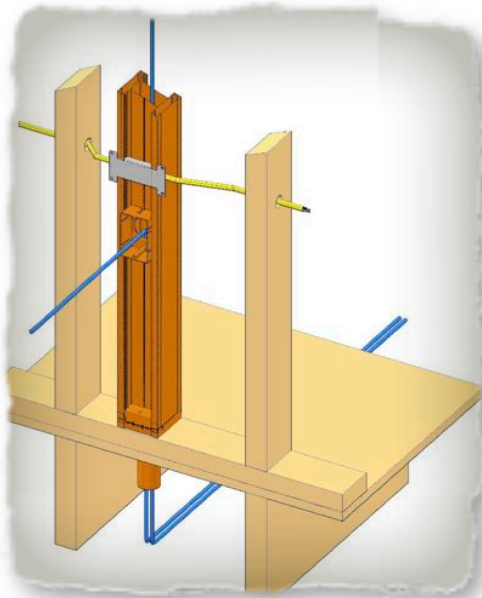

The eXapath™ in-wall cable pathway system from Homepath Products LLC

Homepath Products LLC designs and produces the eXapath in-wall cable pathway system.

eXapath is an innovation for new construction and remodeling that prepares your walls to do more than ever.

- Complements advanced insulation
- Upgrade technology for generations
- Ideal for low voltage cabling
 - Media rooms
 - Data networks
 - Home theater
 - Mirror/TV's
 - Whole-house audio
 - Distributed video
 - Security
 - Home theater
- Add outlets - before or after drywall
 - Simplify moves, adds, changes
 - Reduce wall "acne"
 - Separates line and low voltage
 - Ready for fiber optics